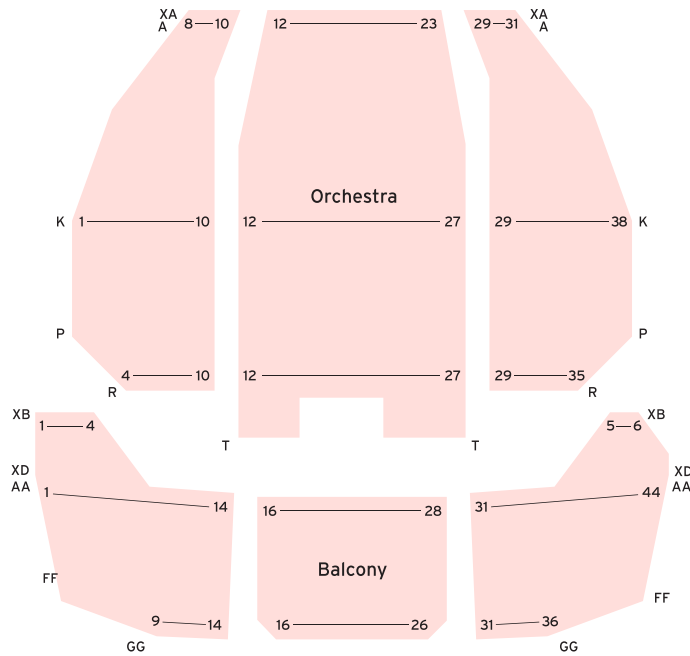

## FESTIVAL THEATRE

**10 Queen's Parade**

Maximum 856-seat modern theatre, includes the licensed Lobby Café and The Shawp.

Special access seating available.

## ROYAL GEORGE THEATRE

**85 Queen Street**

Maximum 305-seat theatre in a turn-of-the-century vaudeville house.

Special access seating available.

## JACKIE MAXWELL STUDIO THEATRE

**10 Queen's Parade**

Maximum 267-seat theatre, our most intimate space. Entrance adjacent to the Festival Theatre.

Special access seating available.