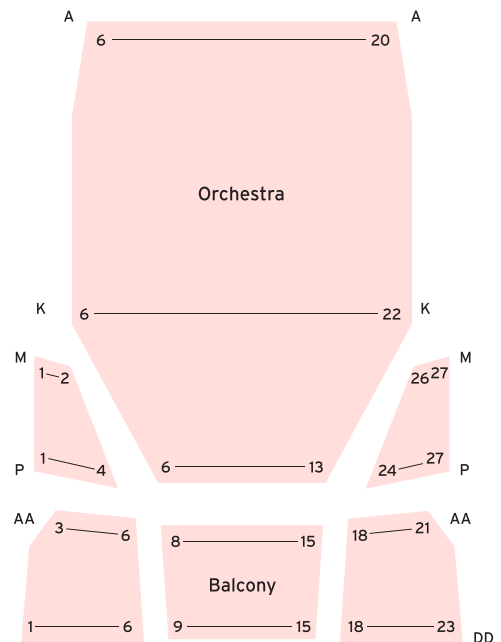

## FESTIVAL THEATRE

**10 Queen's Parade**

Maximum 856-seat modern theatre, includes the licensed Lobby Café and The Shawp.

Special access seating available.

## ROYAL GEORGE THEATRE

**85 Queen Street**

Maximum 305-seat theatre in a turn-of-the-century vaudeville house.

Special access seating available.

## JACKIE MAXWELL STUDIO THEATRE

**10 Queen's Parade**

Maximum 267-seat theatre, our most intimate space. Entrance adjacent to the Festival Theatre.

Special access seating available.