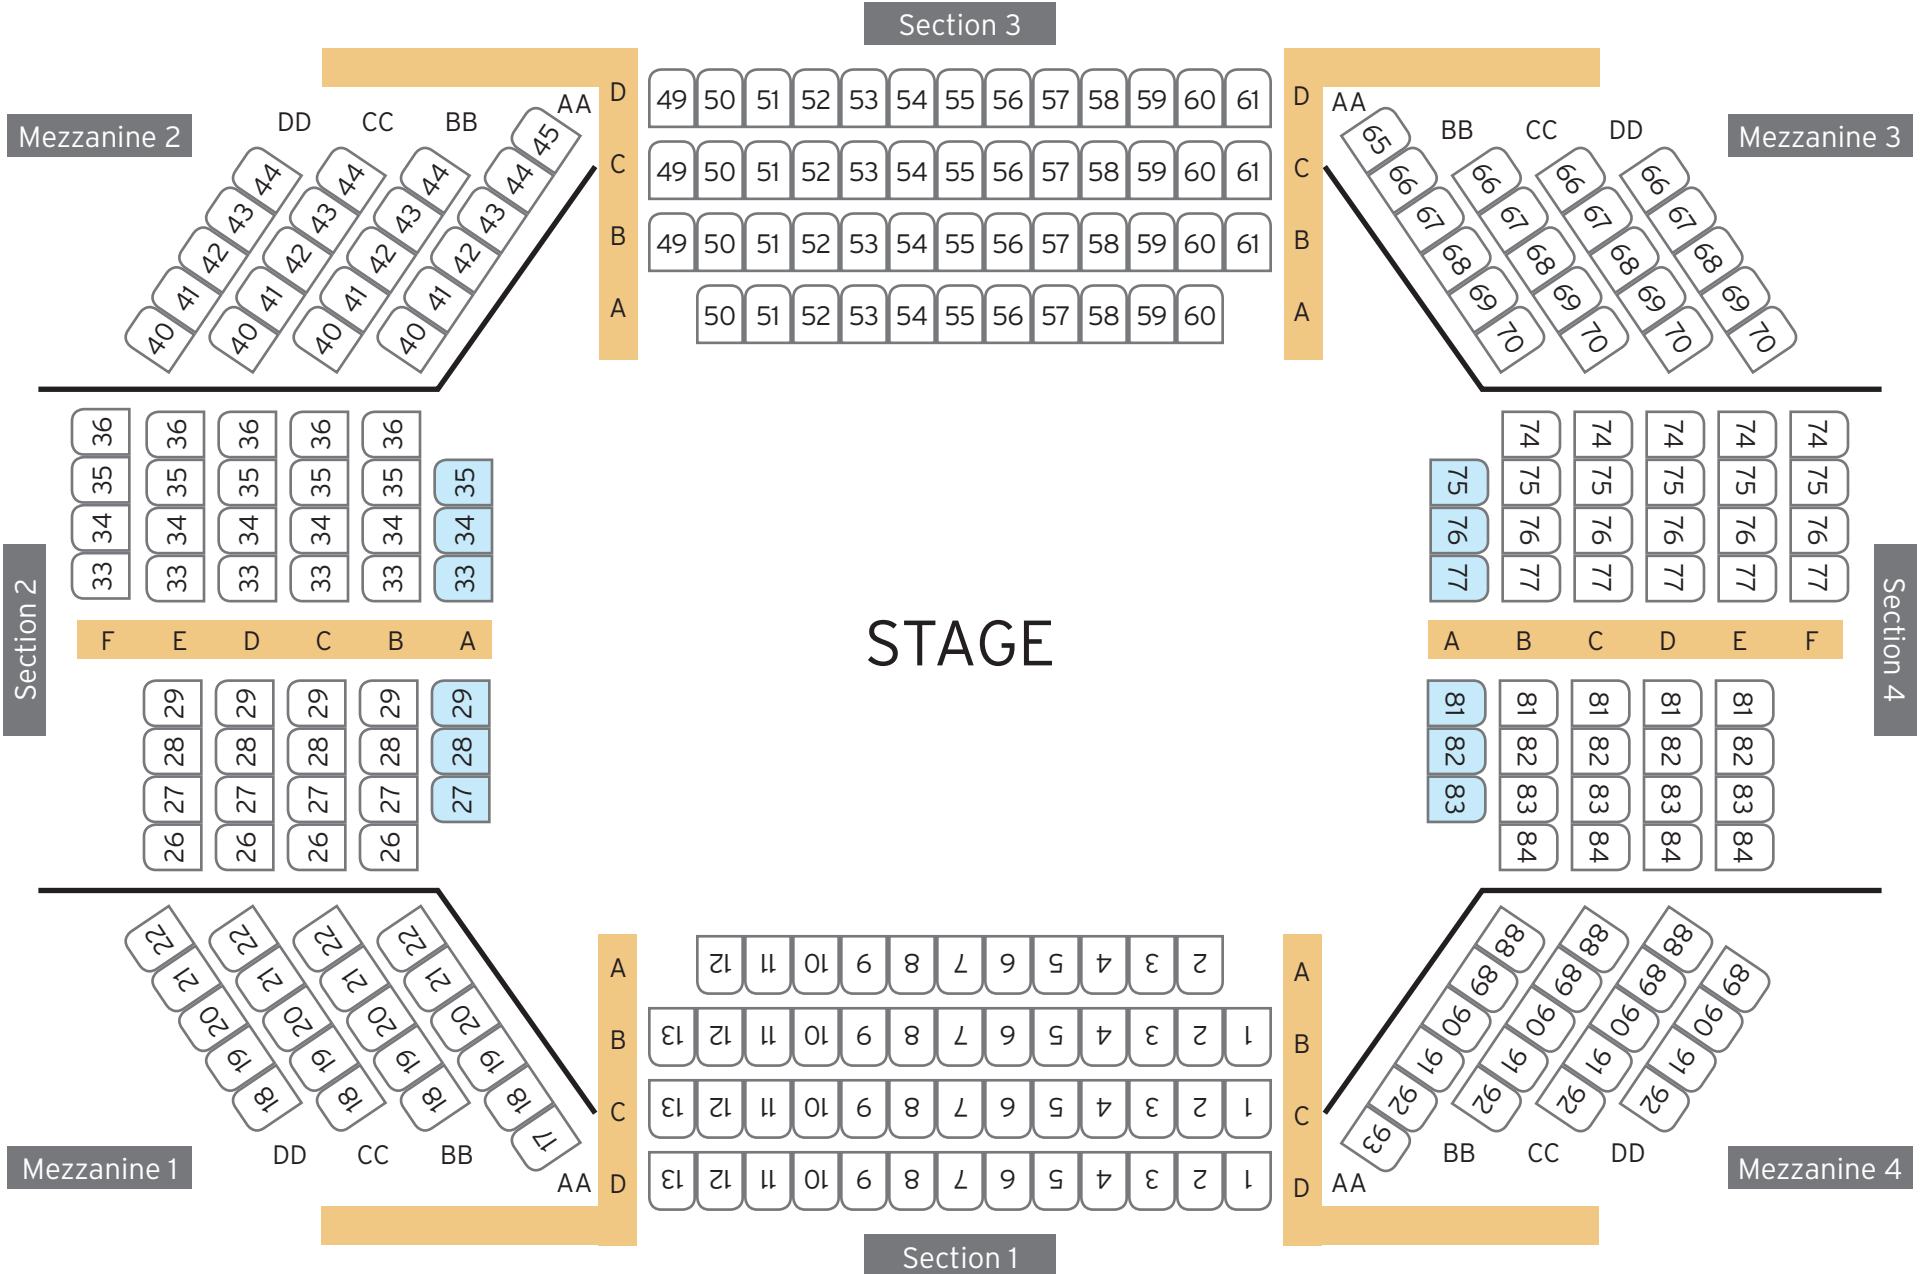

# JACKIE MAXWELL STUDIO THEATRE

## 10 Queen's Parade

Special Access Seating      Aisles